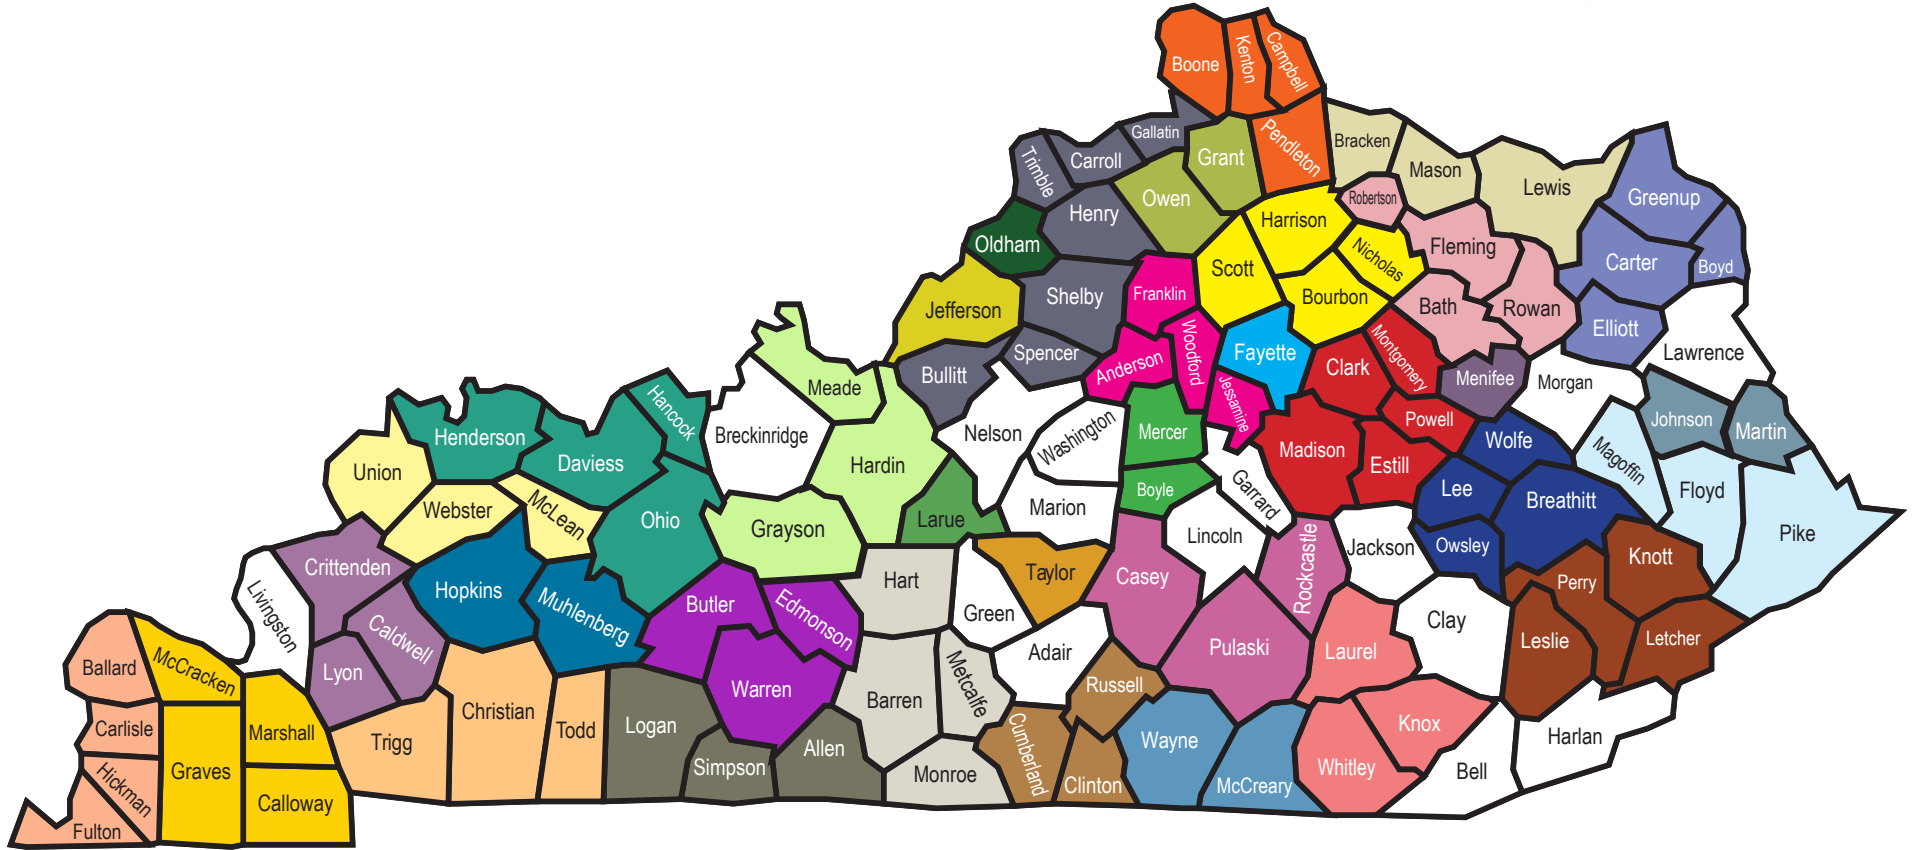

Kentucky Early Childhood Regional Collaboratives

- | | | |
|----------------------------------------------------------------------------------|---------------------------------------------------------------------------|------------------------------------------------------------------|
| ■ 0 to 5 | ■ 4 KIDS | ■ Northeastern Alliance |
| ■ Allen, Logan, Simpson | ■ Four River Counties | ■ Oldham |
| ■ Anchors & Paws | ■ Grant/Owen | ■ OVEC |
| ■ Boone, Campbell, Kenton, and Pendleton | ■ Green River | ■ Purchase Area |
| ■ Heart of Kentucky | ■ Harrison, Nicholas, Bourbon & Scott | ■ Ready to Learn |
| ■ Caldwell, Crittenden & Lyon | ■ Jefferson Community | ■ South Central Kentucky |
| ■ Cumberland Region | ■ Licking River | ■ Southwest KY |
| ■ Eastern Streams | ■ Lincoln Trail | ■ Tri-Co |
| ■ Elevate Early Learning | ■ Heartland | ■ Tri-SKY Collaborative |
| ■ Fayette | ■ McLean, Union, Webster | ■ United 4 Kids |
| ■ First 5 Bluegrass | ■ Meniffee | ■ Wayne/McCreary |
| ■ Floyd, Magoffin, Pike | ■ Muhlenberg Hopkins | |